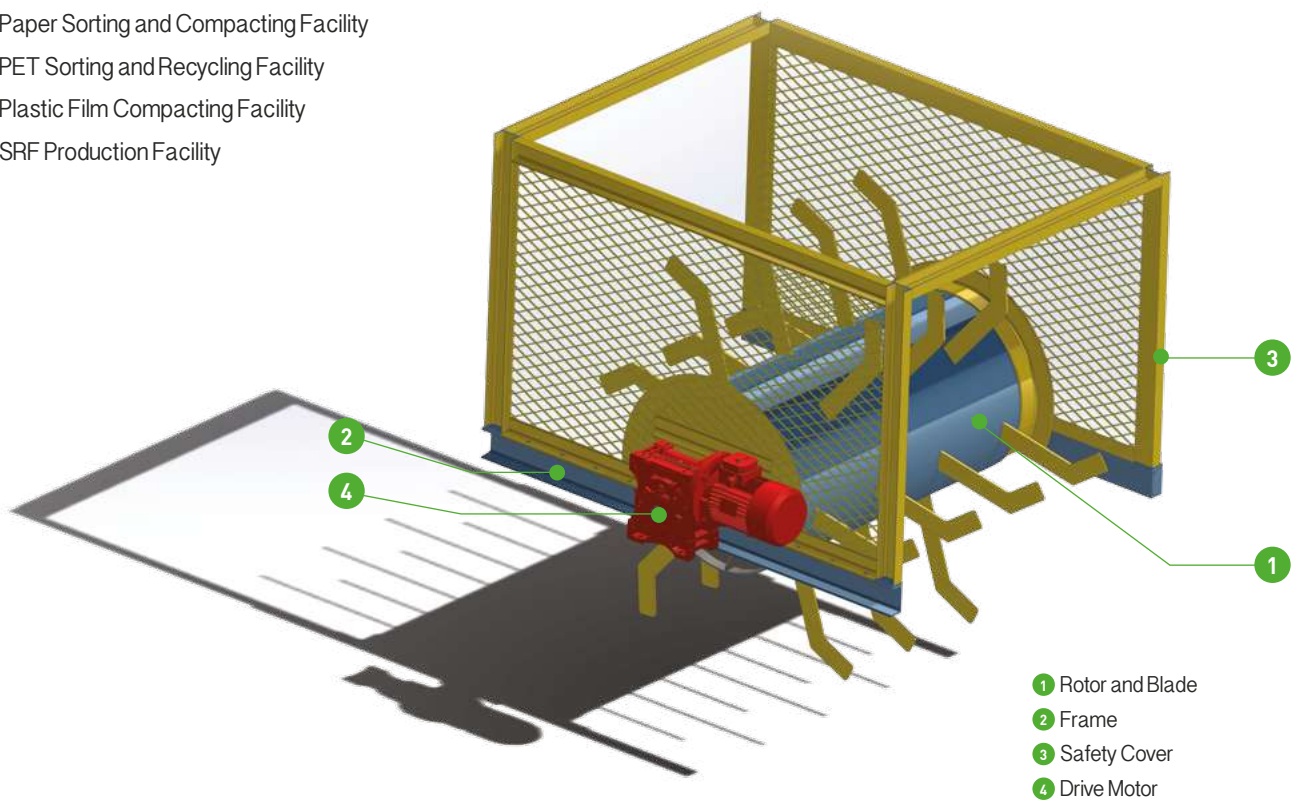

# 7 Feeding Controller

## Machine to Control Feeding Flow Simple Structure Easy to install

ACI EN Tech Feeding Controller is to control the feeding flow of input materials for continuous and even feeding. The machine helps the conveyor to feed the wastes to following sorting line at a constant rate without the feeding fluctuation. The big diameter rotor prevents the long materials from winding around, and the semi-hook shaped blades scatter the wastes efficiently. Especially, the machine can be installed to the existing facility easily thanks to its simple structure.

### Applications

- Material Recovery Facility(MRF)
- Mechanical Biological Treatment Facility(MBT)
- Paper Sorting and Compacting Facility
- PET Sorting and Recycling Facility
- Plastic Film Compacting Facility
- SRF Production Facility

## Technical Data

	ACI-RS-1000	ACI-RS-1200	ACI-RS-1400	ACI-RS-1600
Capacity	W1,000	W1,200	W1,400	W1,600
Power Consumption	2.2kW		3.7kW	
Power Supply	380-400V, 50/60Hz			
Dimensions (W x L x H)	1,800 x 1,750 x 1,750mm	2,000 x 1,750 x 1,750mm	2,200 x 1,750 x 1,750mm	2,400 x 1,750 x 1,750mm