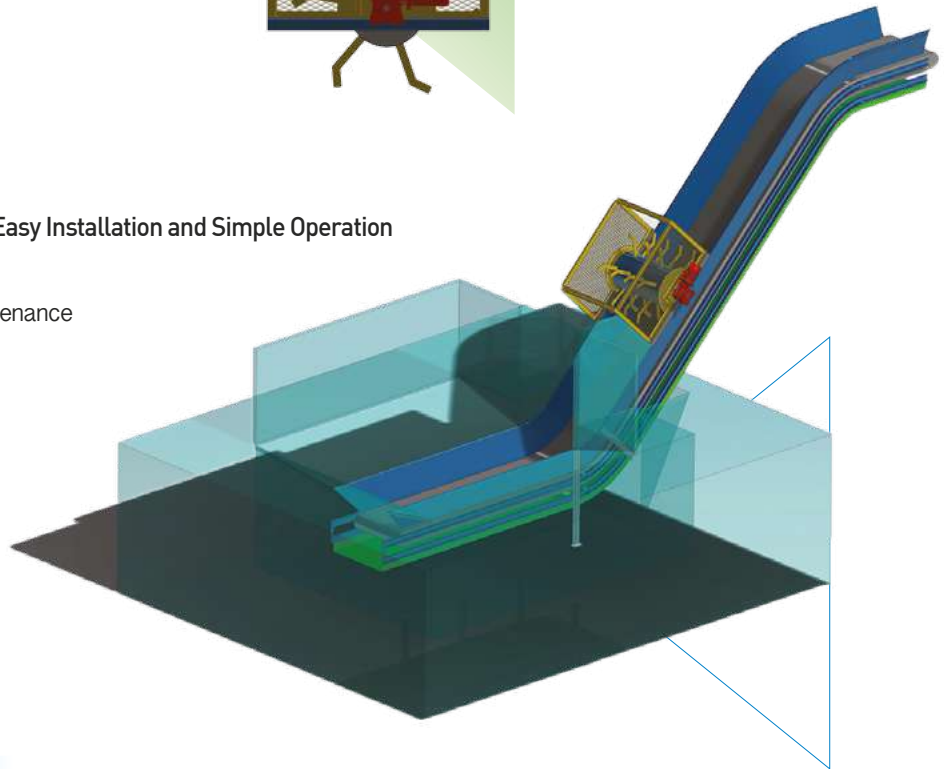

## Machine to Control Feeding Flow Simple Structure Easy to install

ACI EN Tech Feeding Controller is to control the feeding flow of input materials for continuous and even feeding. The machine helps the conveyor to feed the wastes to following sorting line at a constant rate without the feeding fluctuation. The big diameter rotor prevents the long materials from winding around, and the semi-hook shaped blades scatter the wastes efficiently. Especially, the machine can be installed to the existing facility easily thanks to its simple structure.

### Applications

- Material Recovery Facility(MRF)
- Mechanical Biological Treatment Facility(MBT)
- Paper Sorting and Compacting Facility
- PET Sorting and Recycling Facility
- Plastic Film Compacting Facility
- SRF Production Facility

## Features & Advantages

- **Big Diameter Rotor and Semi-Hook Shaped Blades – High Performance**

- No long material winding around the rotor
- Semi-Hook Shaped blades feeding wastes evenly

- **Simple and Solid Structure – Easy Installation and Simple Operation**

## Technical Data

	ACI-RS-1000	ACI-RS-1200	ACI-RS-1400	ACI-RS-1600
Capacity	W1,000	W1,200	W1,400	W1,600
Power Consumption	2.2kW		3.7kW	
Power Supply	380-400V, 50/60Hz			
Dimensions (W x L x H)	1,800 x 1,750 x 1,750mm	2,000 x 1,750 x 1,750mm	2,200 x 1,750 x 1,750mm	2,400 x 1,750 x 1,750mm